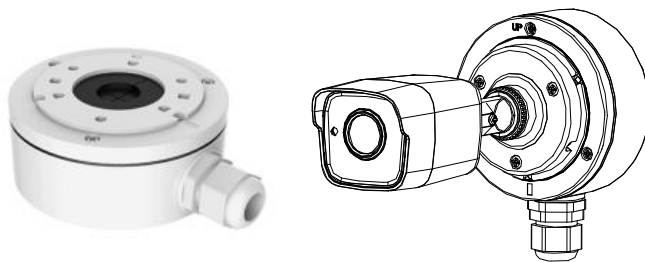

DS-2CE16H0T-ITPF 5 MP Bullet Camera

Key Features

- 5 MP high performance COMS
- 2560 × 1944 resolution
- 2.8 mm, 3.6 mm, 6 mm fixed lens
- EXIR 2.0, smart IR, up to 20 m IR distance
- OSD menu, 2D DNR, DWDR
- 4 in 1 video output (switchable TVI/AHD/CVI/CVBS)
- IP67
- Up the coax (HIKVISION-C)

Specification

Camera	
Image Sensor	5 MP CMOS image sensor
Resolution	2560 (H) × 1944 (V)
Min. Illumination	Color: 0.01 Lux @ (F1.2, AGC ON), 0 Lux with IR
Shutter Time	PAL: 1/25 s to 1/50, 000 s NTSC: 1/30 s to 1/50, 000 s
Lens	2.8 mm, 3.6 mm, 6 mm fixed lens
Horizontal Field of View	85.5° (2.8 mm), 80.1° (3.6 mm), 57.1° (6 mm)
Lens Mount	M12
Day & Night	IR cut filter
Angle Adjustment	Pan: 0° to 360°; Tilt: 0° to 180°; Rotate: 0° to 360°
Synchronization	Internal synchronization
Frame Rate	PAL: 5 MP@20fps, 4 MP@25fps, 1080p@25fps NTSC: 5 MP@20fps, 4 MP@30fps, 1080p@30fps
Menu	
AGC	Support
D/N Mode	Auto/Color/BW (Black and White)
White Balance	ATW/MWB
BLC	Support
DWDR (Digital Wide Dynamic Range)	Support
Language	English
Functions	Brightness, Sharpness, DNR , Mirror, Smart IR
Interface	
Video Output	1 HD analog output
Switch Button	TVI/AHD/CVI/CVBS
General	
Operating Conditions	-40 °C to 60 °C (-40 °F to 140 °F), humidity: 90% or less (non-condensation)
Power Supply	12 VDC ±25%
Power Consumption	Max. 4.3 W
Protection Level	IP67
Material	Plastic
IR Range	Up to 20 m
Communication	Up the coax, Protocol: HIKVISION-C (TVI output)
Dimensions	58 mm × 61 mm × 163 mm (2.28" × 2.40" × 6.42")
Weight	Approx. 350 g (0.77 lb.)

Order Model

DS-2CE16H0T-ITPF

Dimension

Accessory

DS-1280ZJ-XS Junction Box

Distributed by

HIKVISION

Headquarters