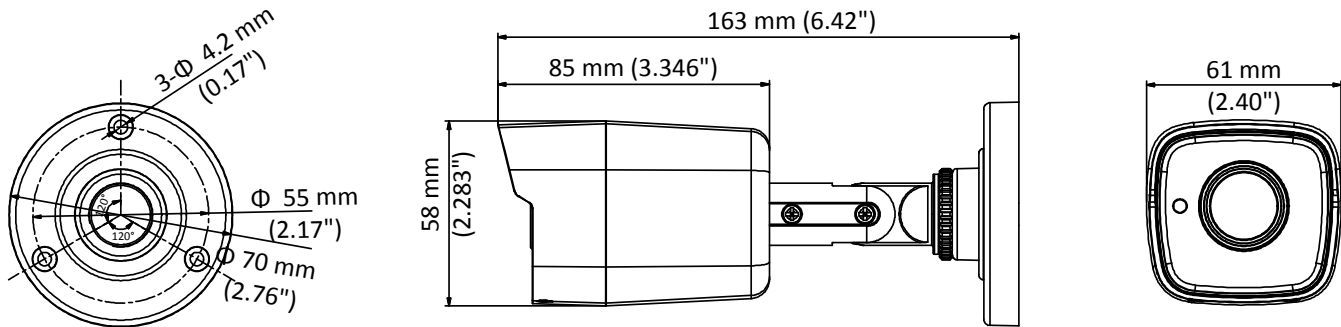

Order Model

DS-2CE16H0T-ITPF

Dimension