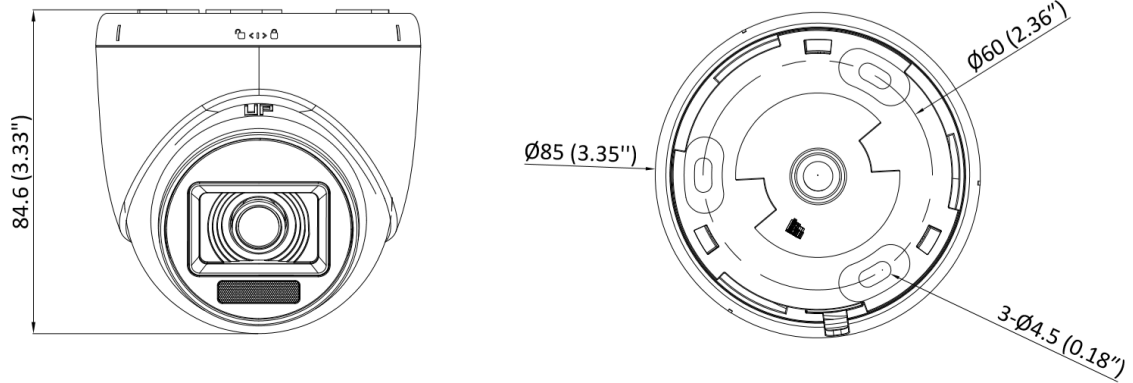

▪ Specification

Camera	
Image Sensor	2 MP CMOS
Max. Resolution	1920 (H) × 1080 (V)
Min. Illumination	0.02 Lux @ (F2.2, AGC ON), 0 Lux with IR
Shutter Time	PAL: 1/25 s to 1/50,000 s; NTSC: 1/30 s to 1/50,000 s
Day & Night	ICR
Angle Adjustment	Pan: 0 to 360°, Tilt: 0 to 75°, Rotate: 0 to 360°
Signal System	PAL/NTSC
Lens	
Lens Type	2.8 mm, 3.6 mm fixed focal lens
Focal Length & FOV	2.8 mm, horizontal FOV: 97°, vertical FOV: 54°, diagonal FOV: 113° 3.6 mm, horizontal FOV: 77°, vertical FOV: 43°, diagonal FOV: 90°
Lens Mount	M12
Illuminator	
Supplement Light Type	White Light,IR
Supplement Light Range	IR : Up to 20 m White Light : Up to 20 m
Image	
Image Parameters Switch	STD/HIGH-SAT/HIGHLIGHT
Image Settings	Brightness, Sharpness, Smart IR
Frame Rate	TVI: 1080p @ 30 fps, 1080p @ 25 fps AHD: 1080p @ 30 fps, 1080p @ 25 fps CVI: 1080p @ 30 fps, 1080p @ 25 fps CVBS: PAL/NTSC
Wide Dynamic Range (WDR)	Digital WDR
Image Enhancement	DWDR/BLC/HLC/Global
White Balance	Auto/Manual
AGC	Yes
Interface	
Video Output	Switchable TVI/AHD/CVI/CVBS
General	
Material	Plastic
Dimension	Ø85 mm × 84.6 mm (3.35" × 3.33")
Weight	Max. 150 g (0.33 lb.)
Operating Condition	-40 °C to 60 °C (-40 °F to 140 °F). Humidity: 90% or less (non-condensation)
Communication	HIKVISION-C
Language	English
Power Supply	12 VDC ± 25%, Max. 3.5 W *You are recommended to use one power adapter to supply the power for one camera.

▪ Available Model

DS-2CE76D0T-EXLPF(2.8mm)

DS-2CE76D0T-EXLPF(3.6mm)

▪ **Dimension**

Unit: mm (inch)

▪ **Accessory**

▪ **Optional**

DS-1272ZJ-110-TRS Wall mount	DS-1275ZJ-SUS Vertical pole mount	DS-1276ZJ-SUS Corner mount	DS-1280ZJ-XS Junction box	DS-2280ZJ Wall mount
				